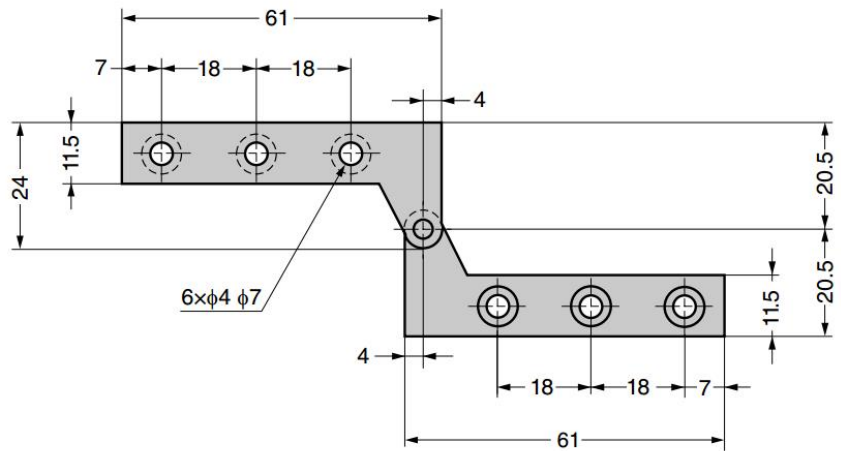

## GPP-60 Stainless Steel Inset Door Pivot Hinge

### Features

- Recommended for use in pairs
- Passed 40,000 life cycle test

### Material

- Stainless steel 430, plain finish

Right-handed type.

Part No.	Type	Door Width	Door Height	Door Weight (per set)
GPP-60R	Right-handed (for right-lower, left-upper)	Max. 450	Max. 700	Max. 2.6 kg
GPP-60L	Left-handed (for left-lower, right-upper)			