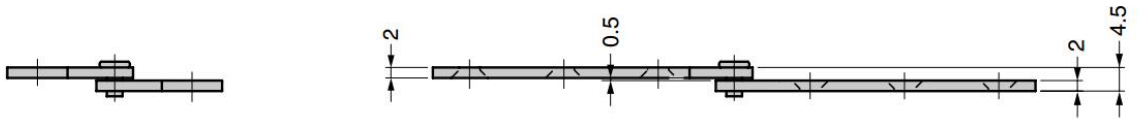

## GPP-60 Stainless Steel Inset Door Pivot Hinge

### Features

- Recommended for use in pairs
- Passed 40,000 life cycle test

### Material

- Stainless steel 430, plain finish

Right-handed type.

Part No.	Type	Door Width	Door Height	Door Weight (per set)
GPP-60R	Right-handed (for right-lower, left-upper)	Max. 450	Max. 700	Max. 2.6 kg
GPP-60L	Left-handed (for left-lower, right-upper)			