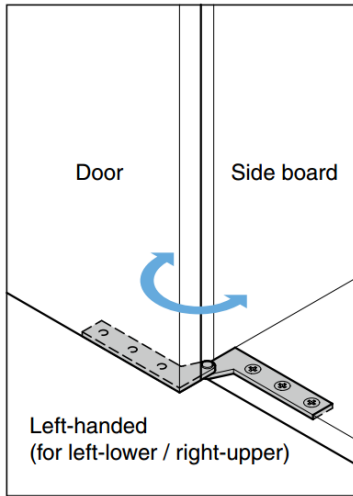

## GPP-60 Stainless Steel Inset Door Pivot Hinge

### Features

- Recommended for use in pairs
- Passed 40,000 life cycle test

### Material

- Stainless steel 430, plain finish

Right-handed type.

Part No.	Type	Door Width	Door Height	Door Weight (per set)
GPP-60R	Right-handed (for right-lower, left-upper)	Max. 450	Max. 700	Max. 2.6 kg
GPP-60L	Left-handed (for left-lower, right-upper)			